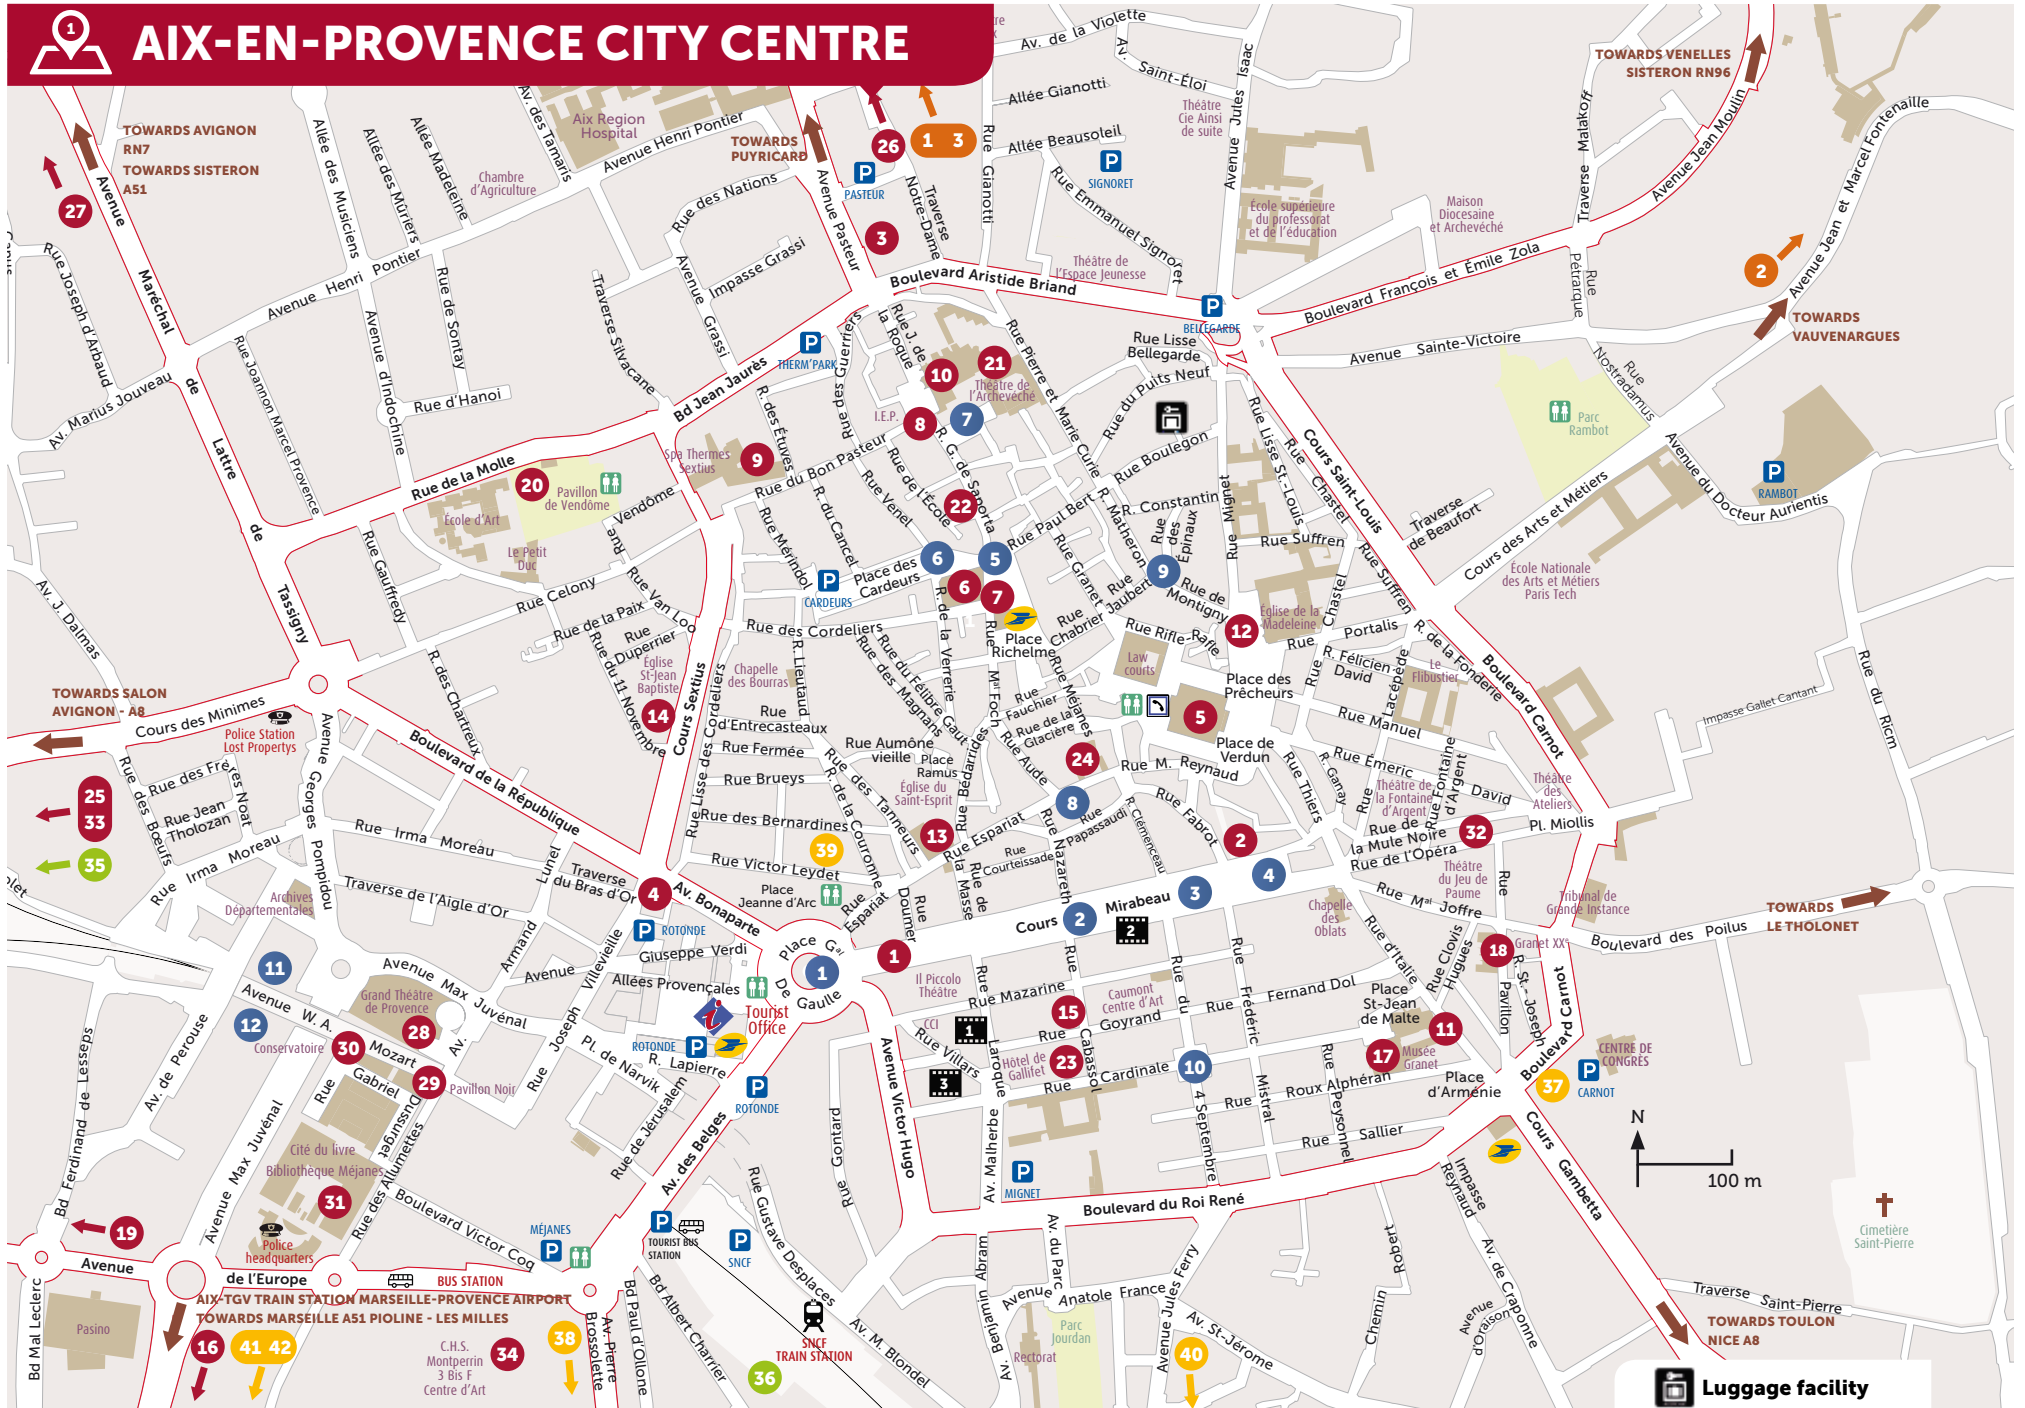

# AIX-EN-PROVENCE CITY CENTRE

Luggage facility